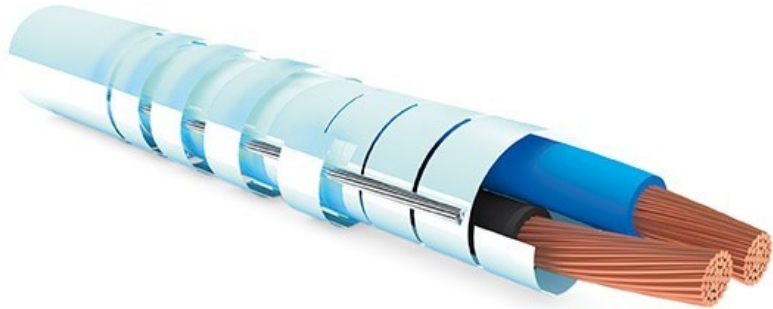

La bussola

L' elettromagnetismo

- ▶ È l'energia risultante dalla combinazione di elettricità e magnetismo

Solenoidi

Treni a levitazione magnetica

A photograph of the aurora borealis (Northern Lights) over a calm lake and dark mountains. The aurora is a vibrant green and blue light that stretches across the sky and is reflected in the water. The sky is dark with many stars visible. The mountains are dark and have some snow patches. The overall scene is serene and beautiful.

L'aurora polare

Fine

The background features abstract, overlapping geometric shapes in various shades of blue, ranging from light sky blue to deep navy blue. The shapes are primarily triangles and polygons, creating a dynamic, layered effect. The word "Fine" is centered in a clean, sans-serif font.